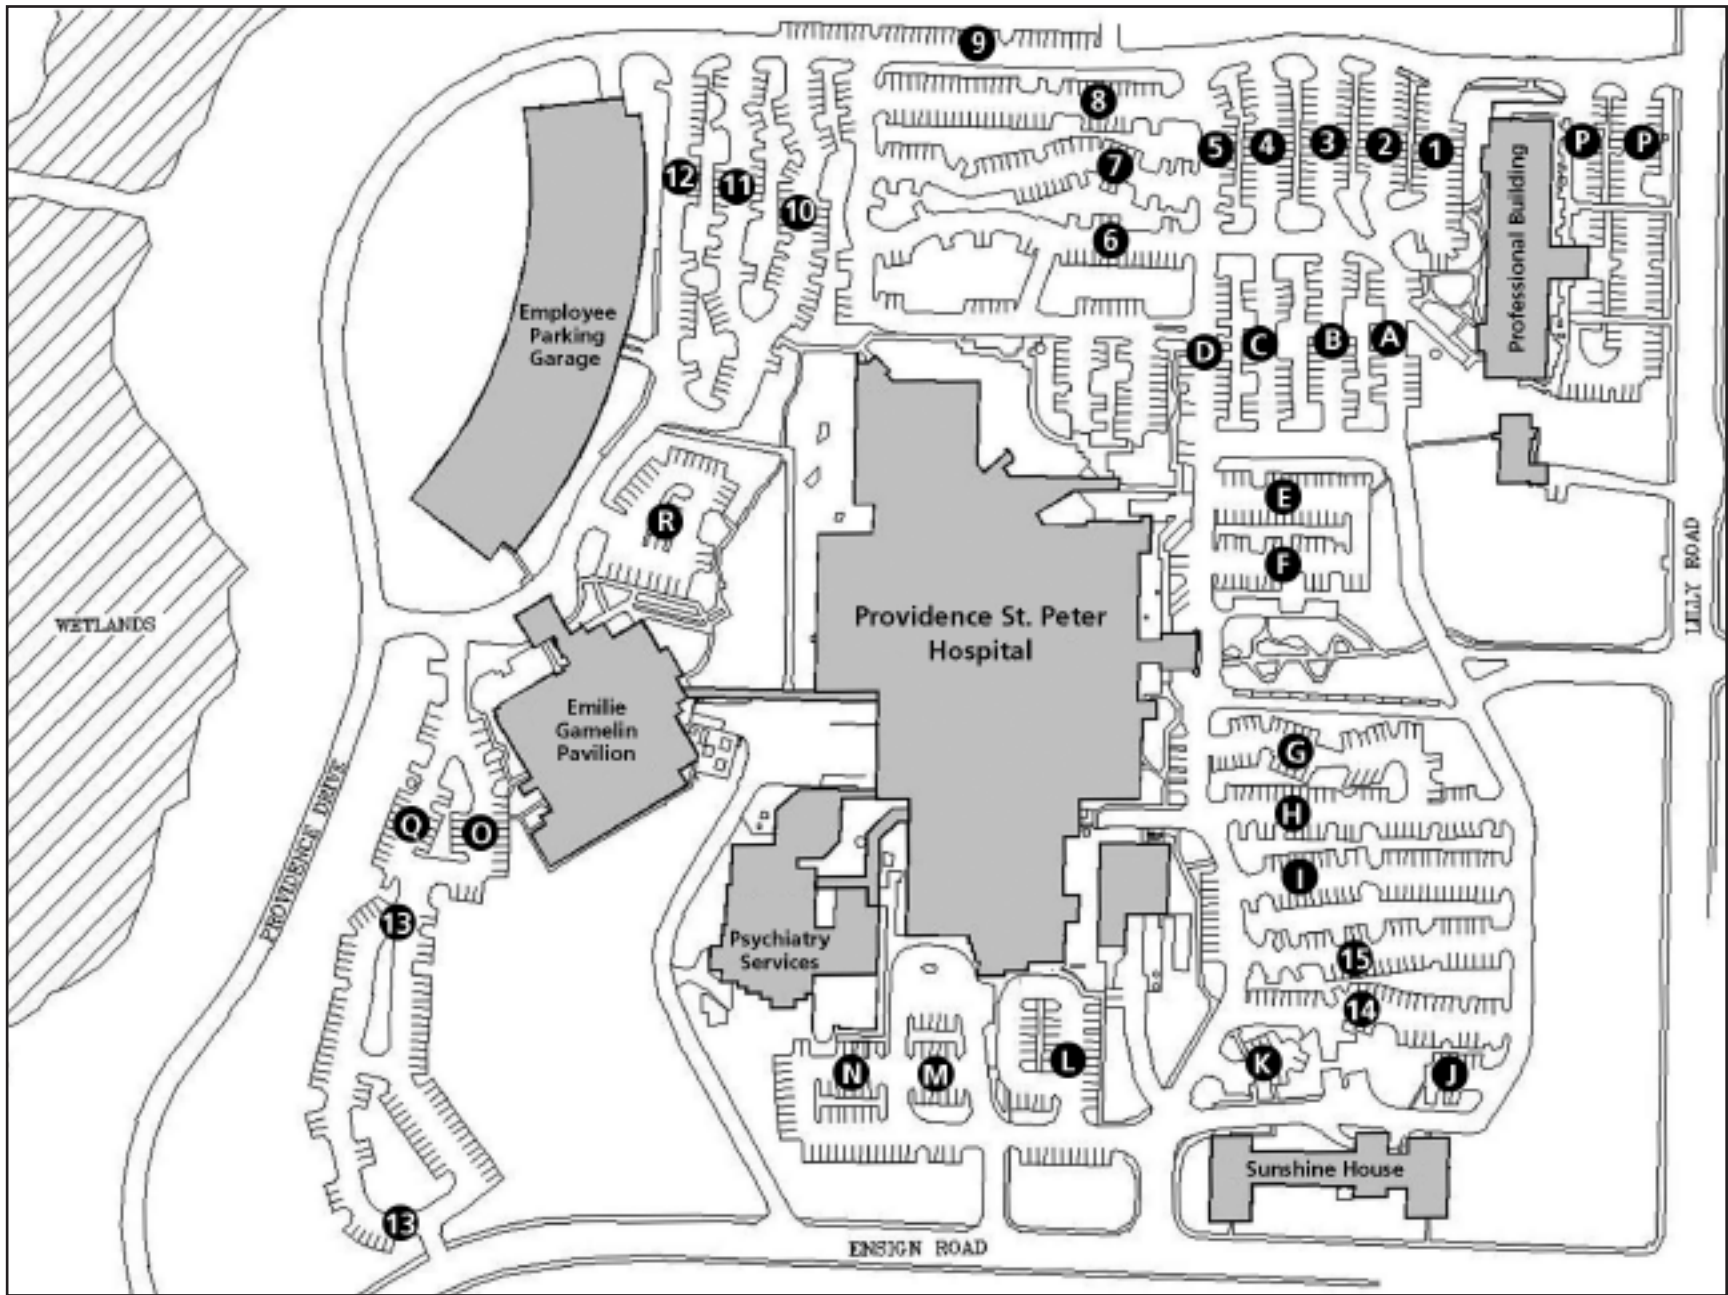

# Providence St. Peter Hospital Parking Map

1-15 Staff • A-R Visitor